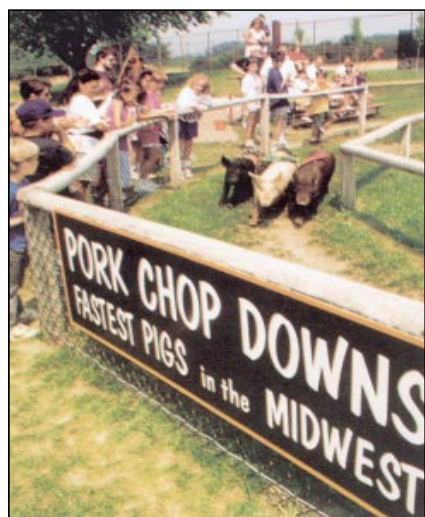

SAFARI JUNCTION

PORKCHOP DOWNS! Children of all ages will squeal with delight when they see the famous Pork Chop Downs!! Convenient post times scheduled daily from Memorial weekend through Labor Day weekend.

Be sure to see the educational and entertaining animal programs, special animal exhibits and baby animals! Take a ride on a camel or a pony or view the animals in the walk thru area!

Simba Lodge Gift Shop is stocked with souvenirs from t-shirts and hats to stuffed animal friends, as well as a great variety of special merchandise! Of course you'll find your favorite snack and beverage at Mombassa Food Pavilion. Have a delicious hamburger or hot dog, something cold to drink or a hand dipped ice cream cone.

Each year we offer new entertainment and attractions, so come one, come all and come often to African Safari Wildlife Park.

All groups are welcome. (School, Senior, Church, Birthday Parties, Summer Programs and much more) Call for Special Group Rates.

FUN!

Come all season long to African Safari Wildlife Park. Buy a Guardian of Wildlife Membership at our one time low rate and capture many births throughout the year.