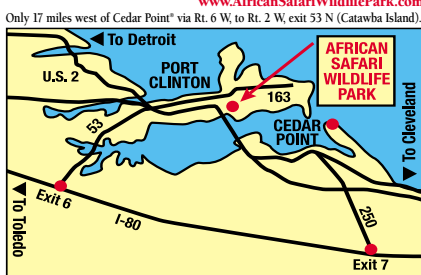

- From DETROIT, take I-75 S, to I-280 E, to Route 2 E, or Ohio Turnpike exit 91, 53 N (Catawba Island).
- From CLEVELAND, either take Route 2 W, to Port Clinton, or take the Ohio Turnpike to exit 110, take Route 4 N, to Route 2 W, to exit 53 N (Catawba Island).
- From TOLEDO, take Route 2 E, or the Ohio Turnpike exit 91 to Port Clinton, and follow signs.
- From 53 N, turn right at the first light (State Road), travel 1/2 mile to Lightner Road and make a left.

— HOURS —

The drive-thru safari is open Good Friday through the last Sunday in October. Safari Junction (which features animal rides, shows and exhibits) is open from Memorial Day through Labor Day. Schedule subject to change without notice.

— GROUP DISCOUNTS AVAILABLE —

Contact our sales office at (419) 732-3606 in Ohio or (800) 521-2660 in Michigan. Operated by Animal Management Services Ohio, Inc.

$2.00 OFF Adult Ticket
$1.00 OFF Child Ticket
With coupon. Not valid with any other offer. #P05

Valuable Coupon Enclosed

Only 17 miles west of Cedar Point via Rt. 6 W, to Rt. 2 W, exit 53 N (Catawba Island).

Great Times Coming Your Way!